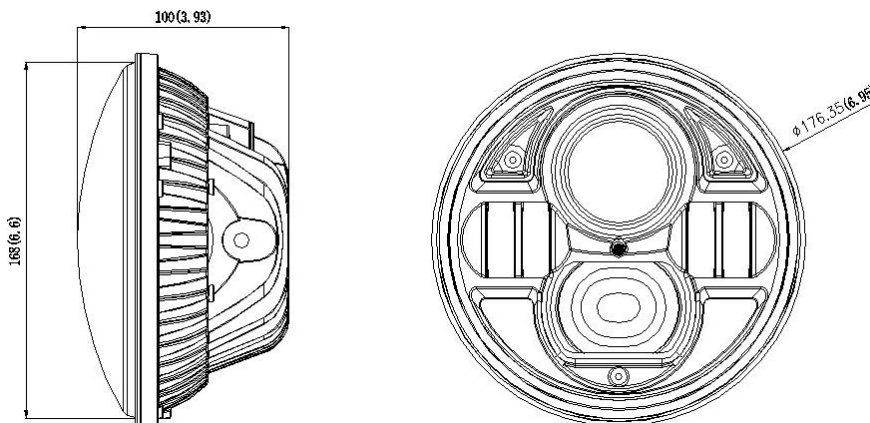

auto electrical parts

Technical Information Sheet

Part No. 0-422-55

Durite 7 Inch LED Round Headlamp for RHD. 12/24VDC. Super powerful 14 x 5W CREE LED's. 70W Main Beam, 55W Dipped Beam, 3W Position Lamp. IP67. Black. Aluminium with PC Lens. H4 to H13 adaptor included. E Marked R7, R112.

Technical Drawing (not to scale)

Specification

Type	7 Inch LED Round Headlamp
Voltage	12/24VDC
Power	55W Dipped Beam. 70W Main Beam. 3W Position Lamp
Lumens	3850 Lumens Dipped Beam / 4900 Lumens High Beam
LED's	14 x 5W CREE LED's
Material	Aluminium with PC Lens
Protection	IP67
Dimensions	Please see above drawing
Certificate	CE, E Marked, ECE R7, R112.